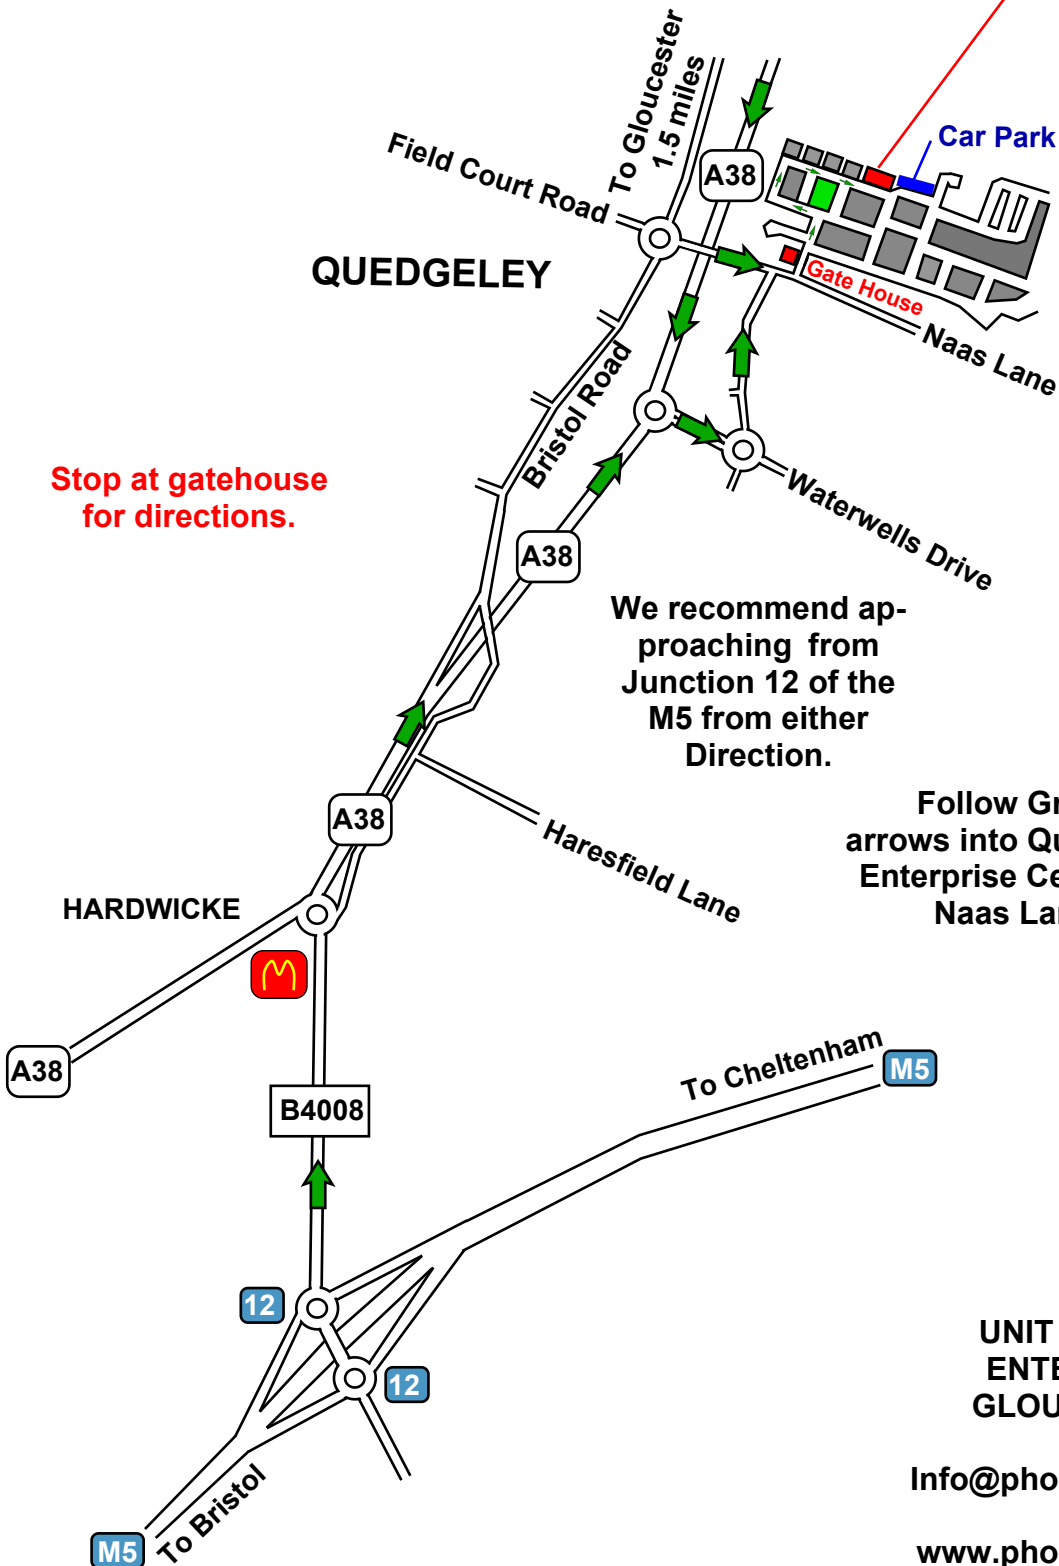

NEW MEMBERS WELCOME

From novice to experienced modellers, you will find a warm welcome at the **Phoenix Model Railway Club** in Gloucester. Please contact us by email, phone, or pop in on any Wednesday and Saturday club evenings from 7pm onwards.